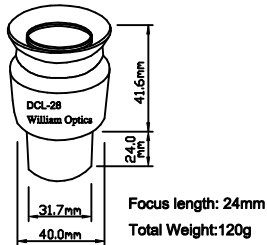

Digital Camera adapter Lens (DCL)

Operation and safety Manual:

- Actual DCL-28 Measurement

Step-1

- Rubber piece can be fold downward
for Digital Camera (DC) connection.

Step-2

- Digital Camera (DC) and DCL-28
connecting point.

Step-3

- Make sure Digital Camera (DC)
and DCL-28 is connected tightly
by turning clockwise before
operation.

Thank you for joining William Optics family, hopefully you will be delighted it with your product, please provide us your valuable feedback so we can produce higher quality products for everyone to enjoy.