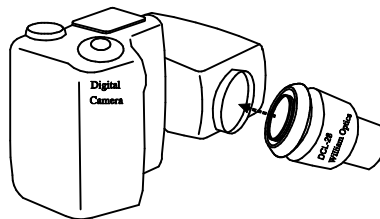

Digital Camera adapter Lens (DCL)

Operation and safety Manual:

- Actual DCL-28 Measurement

Step-1

- Rubber piece can be fold downward
for Digital Camera (DC) connection.

Step-2

- Digital Camera (DC) and DCL-28
connecting point.

Step-3

- Make sure Digital Camera (DC)
and DCL-28 is connected tightly
by turning clockwise before
operation.

Thank you for joining William Optics family, hopefully you will be delighted it with your product, please provide us your valuable feedback so we can produce higher quality products for everyone to enjoy.