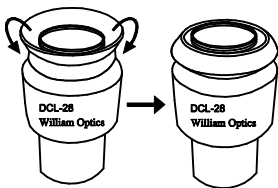

Digital Camera adapter Lens (DCL)

Operation and safety Manual:

- Actual DCL-28 Measurement

Step-1

- Rubber piece can be fold downward
for Digital Camera (DC) connection.

Step-2

- Digital Camera (DC) and DCL-28
connecting point.

Step-3

- Make sure Digital Camera (DC)
and DCL-28 is connected tightly
by turning clockwise before
operation.

Thank you for joining William Optics family, hopefully you will be delighted it with your product, please provide us your valuable feedback so we can produce higher quality products for everyone to enjoy.