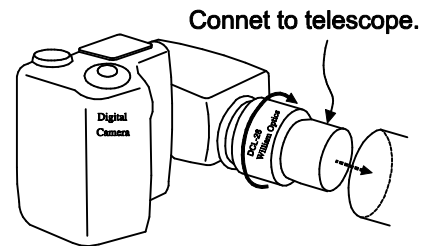

Digital Camera adapter Lens (DCL)

Operation and safety Manual:

- Actual DCL-28 Measurement

Step-1

- Rubber piece can be fold downward
for Digital Camera (DC) connection.

Step-2

- Digital Camera (DC) and DCL-28
connecting point.

Step-3

- Make sure Digital Camera (DC)
and DCL-28 is connected tightly
by turning clockwise before
operation.

Thank you for joining William Optics family, hopefully you will be delighted it with your product, please provide us your valuable feedback so we can produce higher quality products for everyone to enjoy.