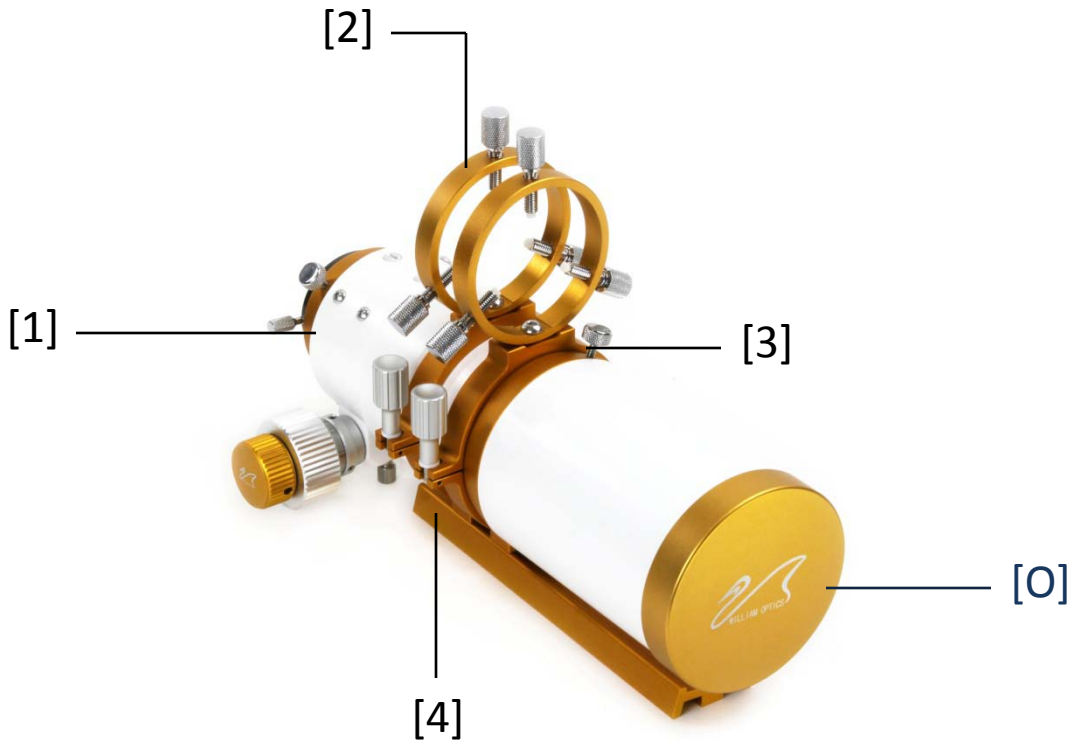

ZENITHSTAR 73 APO

Owner's Manual ver. 1.0
2018.09

Contents

Specification	3
Package Contents	4
Tools necessary for this scope	4
Telescope Diagram	5
Accessories Map	10

Specification

Aperture	73mm
Focal Ratio	F/5.9
Focal Length	430mm
Image Circle	Z73 with Flat73 Φ 45mm
Limiting magnitude	10
Objective Type	Synthetic Flourite FPL 53 Doublet, Air Spaced, APO Fully Multi-Coated, SMC coating.
Lens Shade	Retractable
Focuser	2.5" R&P Ultra robust focuser with 1:10 Dual Speed micro focuser
Field Stops	Baffles
Mounting Rings	Provide
Tube Diameters	82mm
Tube Length	310mm Fully Retracted 405mm Fully Extended
Tube Weight	2.5kg(Rings and Dovetail include)

Package Contents

[1] 2.5" R&P Focuser
[3] Mounting Rings

[2] Guiding Rings
[4] Long Vixen Style Dovetail Plate

Optional

[0] Innovative Bahtinov Mask Cover (Patented)

Tools necessary for this scope

● 5.0mm Allen key

Extend

2. Retractable Dew Shield

3. Draw Tube Tension Adjustment

- 2.5mm Allen key
- Your Hands

4. Temperature Gauge

5. 1.25" Adapter

6. Two inch draw tube locking screws

7. Vixen Style Bracket Holder Screws for Finder bracket (remove both screws before use)

2.5mm Screw

● 2.5mm Allen key

● Your Hands

8. 10:1 Ratio Fine Knob

The focuser drawtube smoothness can be adjusted using a 2 mm Allen key and tension should be adjusted **ONLY** when necessary by progressively tightening the screw until you reach the desired smoothness.