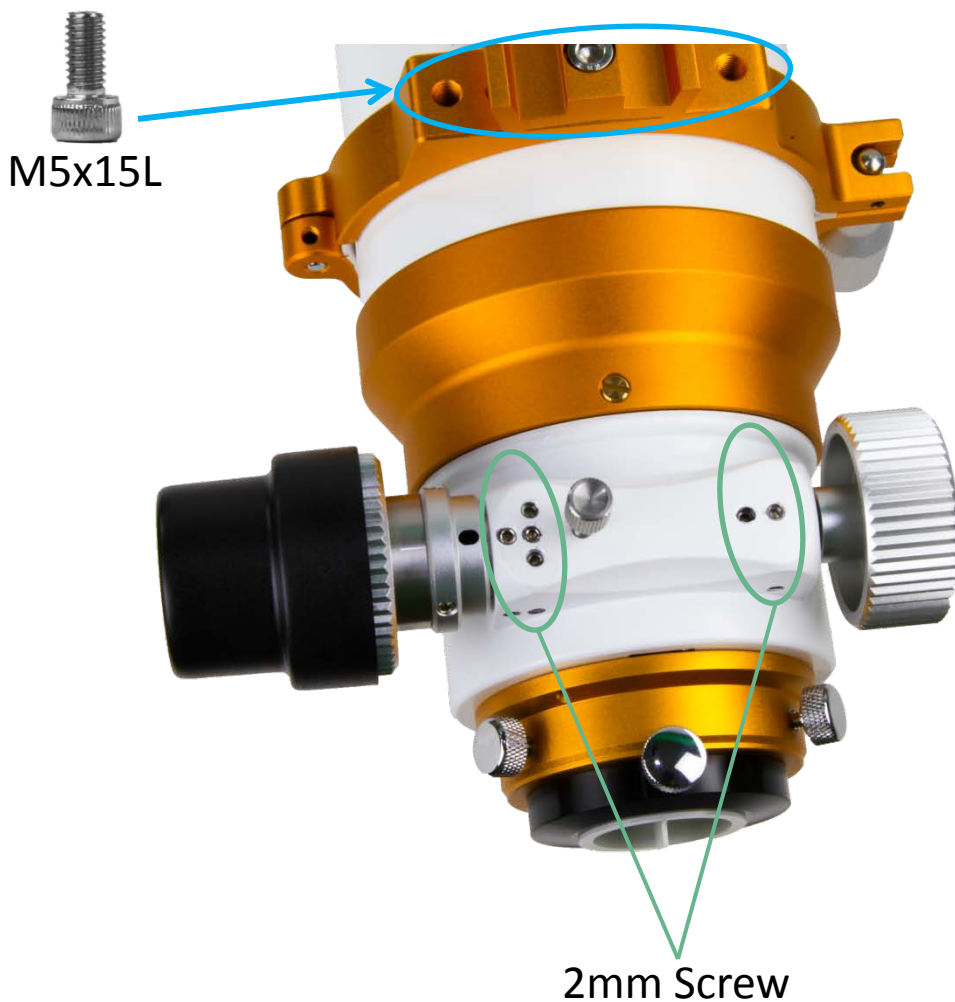

ZENITHSTAR 73 APO

Owner's Manual ver. 1.0
2018.09

Contents

Specification	3
Package Contents	4
Tools necessary for this scope	4
Telescope Diagram	5
Accessories Map	10

Specification

Aperture	73mm
Focal Ratio	F/5.9
Focal Length	430mm
Image Circle	Z73 with Flat73 Φ 45mm
Limiting magnitude	10
Objective Type	Synthetic Flourite FPL 53 Doublet, Air Spaced, APO Fully Multi-Coated, SMC coating.
Lens Shade	Retractable
Focuser	2.5" R&P Ultra robust focuser with 1:10 Dual Speed micro focuser
Field Stops	Baffles
Mounting Rings	Provide
Tube Diameters	82mm
Tube Length	310mm Fully Retracted 405mm Fully Extended
Tube Weight	2.5kg(Rings and Dovetail include)

Extend

2. Retractable Dew Shield

3. Draw Tube Tension Adjustment

- 2.5mm Allen key
- Your Hands

4. Temperature Gauge

5. 1.25" Adapter

6. Two inch draw tube locking screws

7. Vixen Style Bracket Holder Screws for Finder bracket (remove both screws before use)

2.5mm Screw

● 2.5mm Allen key

● Your Hands

8. 10:1 Ratio Fine Knob

The focuser drawtube smoothness can be adjusted using a 2 mm Allen key and tension should be adjusted **ONLY** when necessary by progressively tightening the screw until you reach the desired smoothness.

NOTE: DO NOT ADJUST IT BEFORE ASKING WO

M4x7L

9. Mounting Rings & Guiding Rings

● 4.0mm Allen key

● 5.0mm Allen key

Adjustment

WILLIAM OPTICS USA

10. Dovetail & Mounting Rings