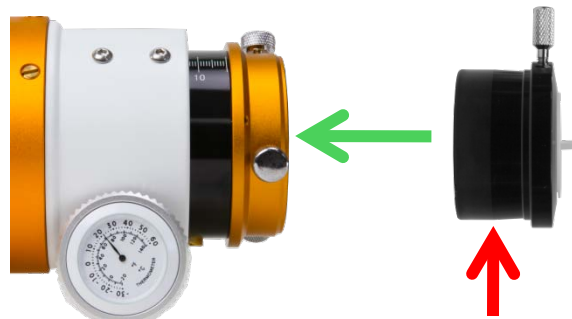

ZENITHSTAR 73 APO

Owner's Manual ver. 1.0
2018.09

Contents

Specification	3
Package Contents	4
Tools necessary for this scope	4
Telescope Diagram	5
Accessories Map	10

Specification

Aperture	73mm
Focal Ratio	F/5.9
Focal Length	430mm
Image Circle	Z73 with Flat73 Φ 45mm
Limiting magnitude	10
Objective Type	Synthetic Flourite FPL 53 Doublet, Air Spaced, APO Fully Multi-Coated, SMC coating.
Lens Shade	Retractable
Focuser	2.5" R&P Ultra robust focuser with 1:10 Dual Speed micro focuser
Field Stops	Baffles
Mounting Rings	Provide
Tube Diameters	82mm
Tube Length	310mm Fully Retracted 405mm Fully Extended
Tube Weight	2.5kg(Rings and Dovetail include)

Extend

2. Retractable Dew Shield

3. Draw Tube Tension Adjustment

- 2.5mm Allen key
- Your Hands

4. Temperature Gauge

5. 1.25" Adapter

6. Two inch draw tube locking screws

7. Vixen Style Bracket Holder Screws for Finder bracket (remove both screws before use)

2.5mm Screw

● 2.5mm Allen key

● Your Hands

8. 10:1 Ratio Fine Knob

The focuser drawtube smoothness can be adjusted using a 2 mm Allen key and tension should be adjusted **ONLY** when necessary by progressively tightening the screw until you reach the desired smoothness.

NOTE: DO NOT ADJUST IT BEFORE ASKING WO

M4x7L

9. Mounting Rings & Guiding Rings

● 4.0mm Allen key

● 5.0mm Allen key

Adjustment

WILLIAM OPTICS USA

10. Dovetail & Mounting Rings