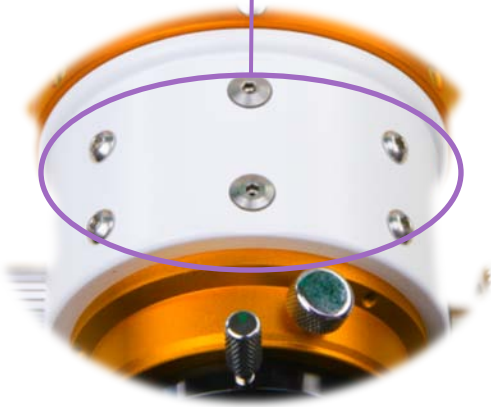

ZENITHSTAR 73 APO

Owner's Manual ver. 1.0
2018.09

Contents

Specification	3
Package Contents	4
Tools necessary for this scope	4
Telescope Diagram	5
Accessories Map	10

Specification

Aperture	73mm
Focal Ratio	F/5.9
Focal Length	430mm
Image Circle	Z73 with Flat73 Φ 45mm
Limiting magnitude	10
Objective Type	Synthetic Flourite FPL 53 Doublet, Air Spaced, APO Fully Multi-Coated, SMC coating.
Lens Shade	Retractable
Focuser	2.5" R&P Ultra robust focuser with 1:10 Dual Speed micro focuser
Field Stops	Baffles
Mounting Rings	Provide
Tube Diameters	82mm
Tube Length	310mm Fully Retracted 405mm Fully Extended
Tube Weight	2.5kg(Rings and Dovetail include)

Extend

2. Retractable Dew Shield

3. Draw Tube Tension Adjustment

- 2.5mm Allen key
- Your Hands

4. Temperature Gauge

5. 1.25" Adapter

6. Two inch draw tube locking screws

7. Vixen Style Bracket Holder Screws for Finder bracket (remove both screws before use)

2.5mm Screw

● 2.5mm Allen key

● Your Hands

8. 10:1 Ratio Fine Knob

The focuser drawtube smoothness can be adjusted using a 2 mm Allen key and tension should be adjusted **ONLY** when necessary by progressively tightening the screw until you reach the desired smoothness.