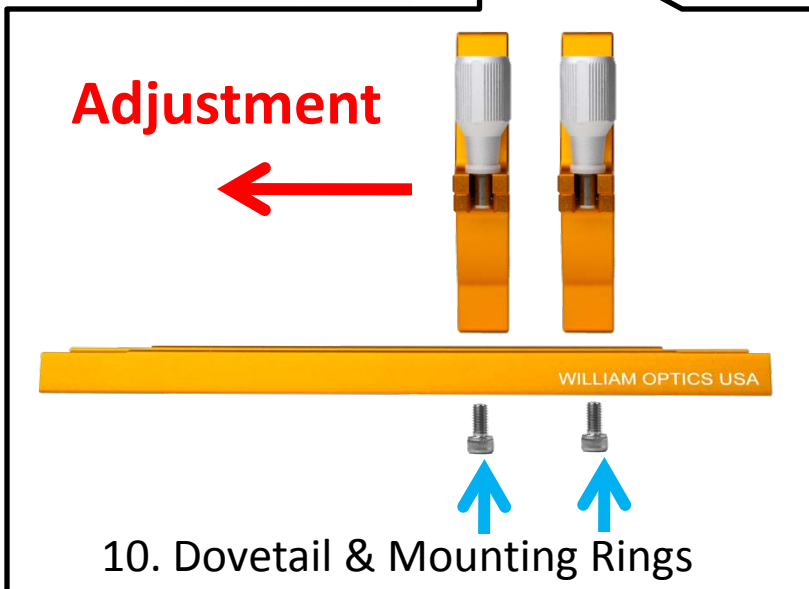

2.5mm Screw

● 2.5mm Allen key

● Your Hands

8. 10:1 Ratio Fine Knob

The focuser drawtube smoothness can be adjusted using a 2 mm Allen key and tension should be adjusted **ONLY** when necessary by progressively tightening the screw until you reach the desired smoothness.

NOTE: DO NOT ADJUST IT BEFORE ASKING WO

M4x7L

9. Mounting Rings & Guiding Rings

● 4.0mm Allen key

● 5.0mm Allen key

Adjustment

WILLIAM OPTICS USA

10. Dovetail & Mounting Rings

M5x15L

1.25" Dielectric CF Plate

SPL 12.5mm (1.25 inch) Eyepiece

1.25" 45° Erecting Prism

SWAN 9mm

Guiding scope

2.5" M63 Angle Rotator

Adjustable Flat6A II