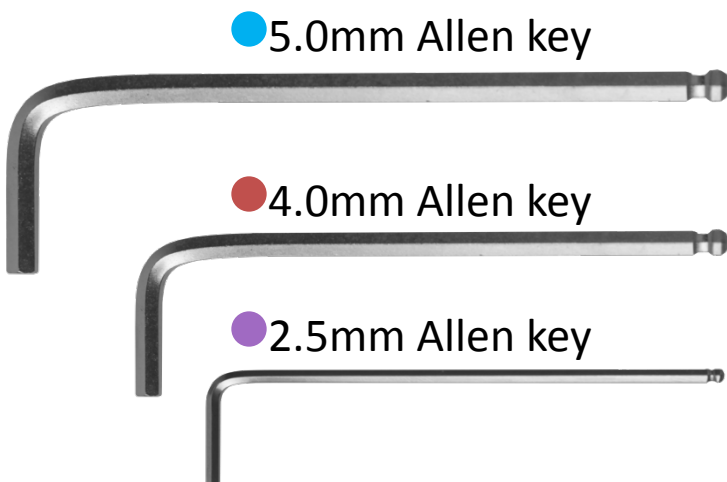

ZENITHSTAR 73 APO

Owner's Manual ver. 1.0
2018.09

Contents

Specification	3
Package Contents	4
Tools necessary for this scope	4
Telescope Diagram	5
Accessories Map	10

Specification

Aperture	73mm
Focal Ratio	F/5.9
Focal Length	430mm
Image Circle	Z73 with Flat73 Φ 45mm
Limiting magnitude	10
Objective Type	Synthetic Flourite FPL 53 Doublet, Air Spaced, APO Fully Multi-Coated, SMC coating.
Lens Shade	Retractable
Focuser	2.5" R&P Ultra robust focuser with 1:10 Dual Speed micro focuser
Field Stops	Baffles
Mounting Rings	Provide
Tube Diameters	82mm
Tube Length	310mm Fully Retracted 405mm Fully Extended
Tube Weight	2.5kg(Rings and Dovetail include)

Package Contents

[1] 2.5" R&P Focuser
[3] Mounting Rings

[2] Guiding Rings
[4] Long Vixen Style Dovetail Plate

Optional

[0] Innovative Bahtinov Mask Cover (Patented)

Tools necessary for this scope

● 5.0mm Allen key

2.5mm Screw

● 2.5mm Allen key

● Your Hands

8. 10:1 Ratio Fine Knob

The focuser drawtube smoothness can be adjusted using a 2 mm Allen key and tension should be adjusted **ONLY** when necessary by progressively tightening the screw until you reach the desired smoothness.

M5x15L

1.25" Dielectric CF Plate

SPL 12.5mm (1.25 inch) Eyepiece

1.25" 45° Erecting Prism

SWAN 9mm

Guiding scope

2.5" M63 Angle Rotator

Adjustable Flat6A II