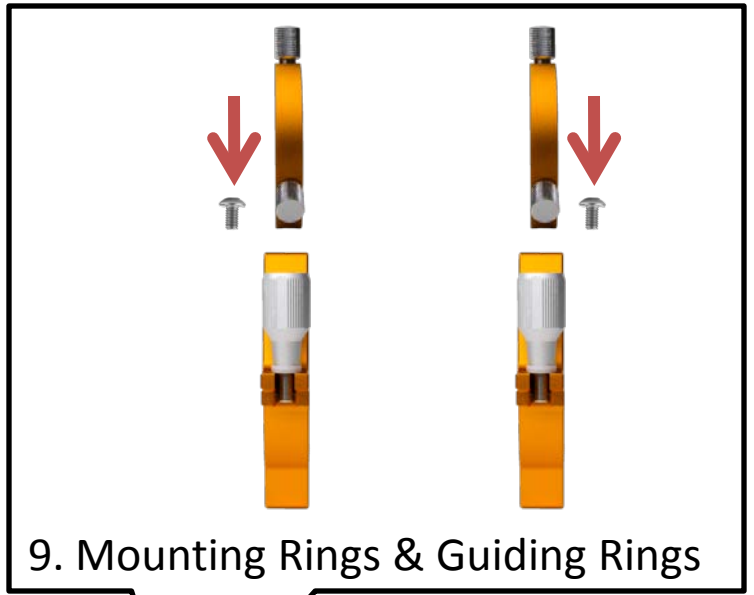

Extend

2. Retractable Dew Shield

3. Draw Tube Tension Adjustment

- 2.5mm Allen key
- Your Hands

4. Temperature Gauge

5. 1.25" Adapter

6. Two inch draw tube locking screws

7. Vixen Style Bracket Holder Screws for Finder bracket (remove both screws before use)

2.5mm Screw

● 2.5mm Allen key

● Your Hands

8. 10:1 Ratio Fine Knob

The focuser drawtube smoothness can be adjusted using a 2 mm Allen key and tension should be adjusted **ONLY** when necessary by progressively tightening the screw until you reach the desired smoothness.

NOTE: DO NOT ADJUST IT BEFORE ASKING WO

M4x7L

9. Mounting Rings & Guiding Rings

● 4.0mm Allen key

● 5.0mm Allen key

Adjustment

WILLIAM OPTICS USA

10. Dovetail & Mounting Rings