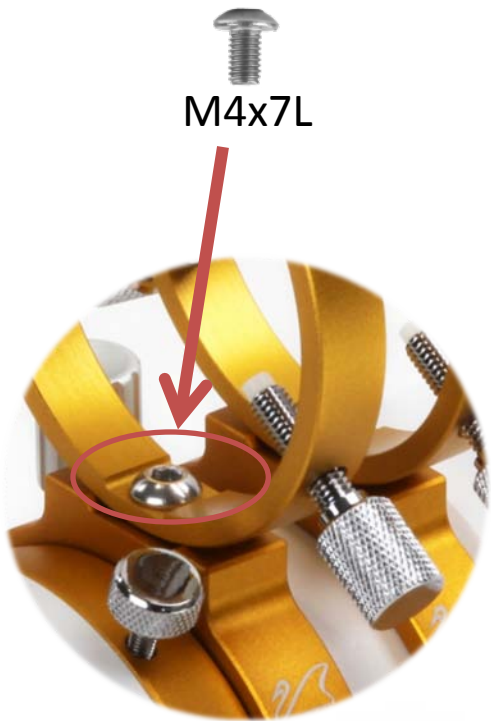

ZENITHSTAR 73 APO

Owner's Manual ver. 1.0
2018.09

Contents

Specification	3
Package Contents	4
Tools necessary for this scope	4
Telescope Diagram	5
Accessories Map	10

Specification

Aperture	73mm
Focal Ratio	F/5.9
Focal Length	430mm
Image Circle	Z73 with Flat73 Φ 45mm
Limiting magnitude	10
Objective Type	Synthetic Flourite FPL 53 Doublet, Air Spaced, APO Fully Multi-Coated, SMC coating.
Lens Shade	Retractable
Focuser	2.5" R&P Ultra robust focuser with 1:10 Dual Speed micro focuser
Field Stops	Baffles
Mounting Rings	Provide
Tube Diameters	82mm
Tube Length	310mm Fully Retracted 405mm Fully Extended
Tube Weight	2.5kg(Rings and Dovetail include)

Extend

2. Retractable Dew Shield

3. Draw Tube Tension Adjustment

- 2.5mm Allen key
- Your Hands

4. Temperature Gauge

5. 1.25" Adapter

6. Two inch draw tube locking screws

7. Vixen Style Bracket Holder Screws for Finder bracket (remove both screws before use)

2.5mm Screw

● 2.5mm Allen key

● Your Hands

8. 10:1 Ratio Fine Knob

The focuser drawtube smoothness can be adjusted using a 2 mm Allen key and tension should be adjusted **ONLY** when necessary by progressively tightening the screw until you reach the desired smoothness.

NOTE: DO NOT ADJUST IT BEFORE ASKING WO

M4x7L

9. Mounting Rings & Guiding Rings

● 4.0mm Allen key

● 5.0mm Allen key

Adjustment

WILLIAM OPTICS USA

10. Dovetail & Mounting Rings