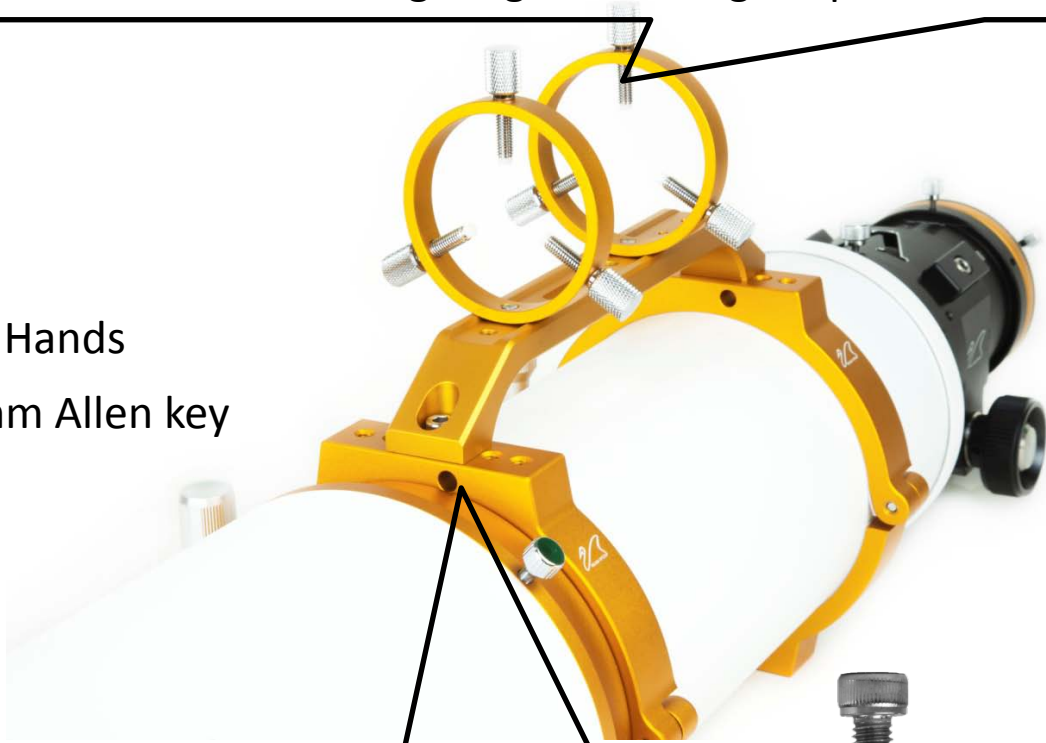

12. Guiding Rings & Guiding Scope

- Your Hands
- 5.0mm Allen key

M5x11L