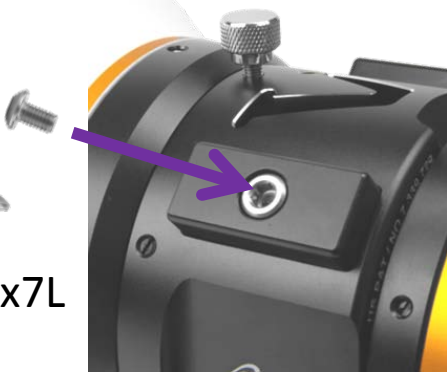

# Specification

Aperture	126mm
Focal Ratio	F/7.7
Focal Length	970mm
Image Circle	Z126 with Flat 6A II $\Phi$ 43mm
Limiting magnitude	11
Objective Type	Synthetic Flourite FPL 53 Doublet, Air Spaced, APO Fully Multi-Coated, SMC coating.
Lens Shade	Retractable
Focuser	Extra-smooth new 3" Crayford Focuser 360 deg. rotatable. with 1:10 Dual Speed micro focuser
Field Stops	Baffles
Mounting Rings	provided
Tube Diameters	141mm
Tube Length	667mm Fully Retracted 856mm Fully Extended
Tube Weight	9.94kg (Rings and Dovetail include)

# Telescope Diagram

4. Focuser Rotation Locking Screw

5. 2" Adapter Locking Screws

● Your Hands

6. Focuser Lock Screw

Do not over tighten  
(Release the lock when focusing)

7. 1.25" Adapter

M2.5x7L

8. Bracket Holder Screws for Finder Bracket

9. Draw Tube Holder Screws

- Your Hands
- 5.0mm Allen key
- 2.5mm Allen key

10. Camera Angle Rotation Locking Screw

11. 10:1 Ratio Fine Knob

The 3" focuser drawtube smoothness can be adjusted using a **2.5 mm** Allen key and tension should be adjusted **ONLY** when necessary by progressively tightening the screw until you reach the desired smoothness.