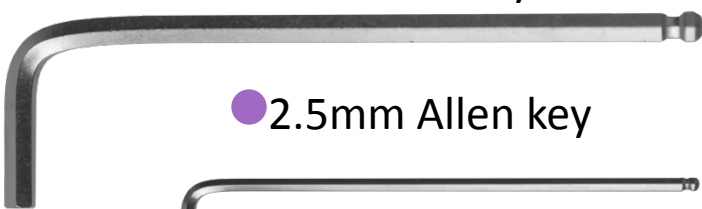

Tools necessary for this scope

● 5.0mm Allen key

● 2.5mm Allen key