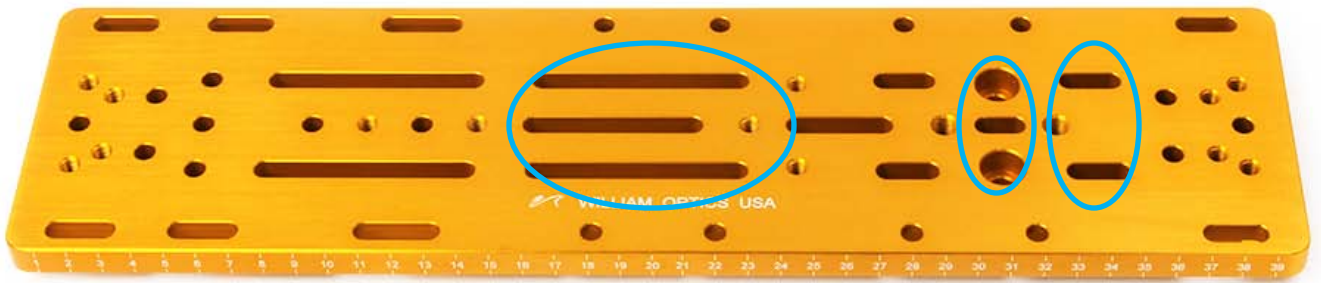

15. Losmandy Style Dovetail