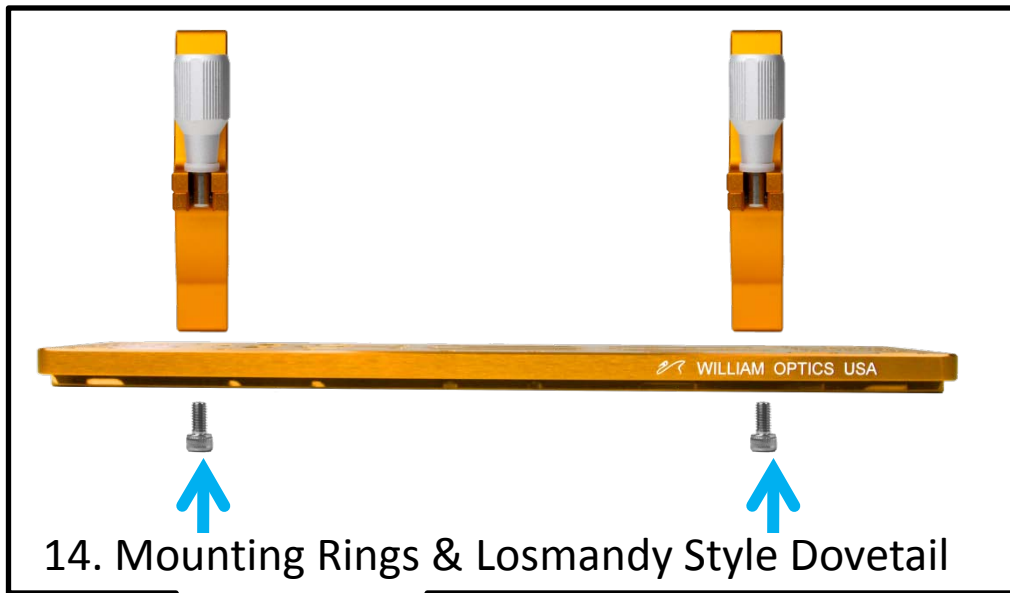

15. Losmandy Style Dovetail