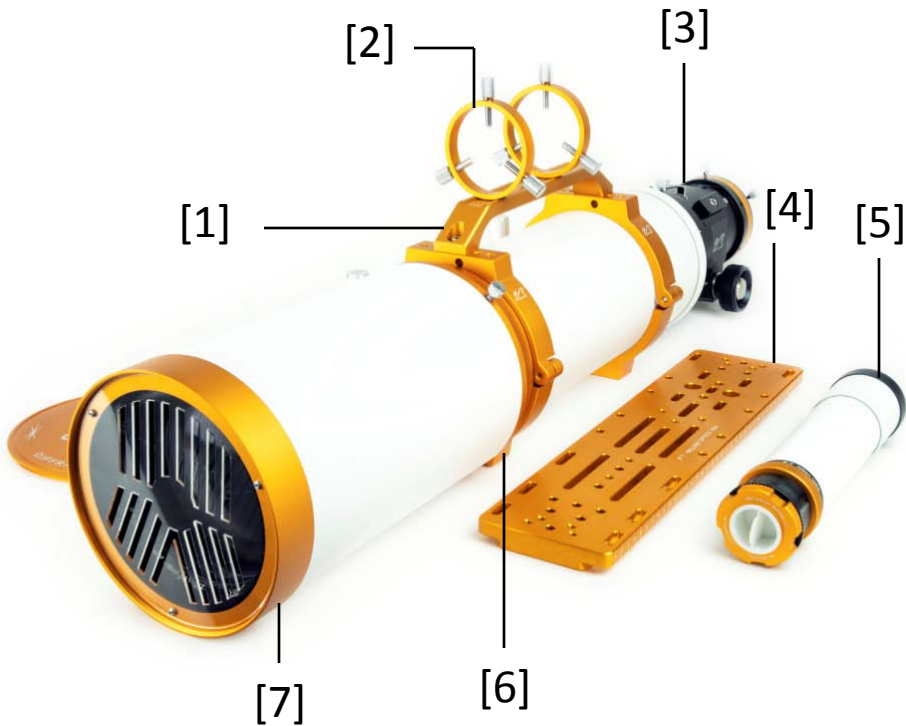

# Contents

Specification	3
Package Contents	4
Tools necessary for this scope	4
Telescope Diagram	5
Accessories Map	11

# Specification

Aperture	126mm
Focal Ratio	F/7.7
Focal Length	970mm
Image Circle	Z126 with Flat 6A II $\Phi$ 43mm
Limiting magnitude	11
Objective Type	Synthetic Flourite FPL 53 Doublet, Air Spaced, APO Fully Multi-Coated, SMC coating.
Lens Shade	Retractable
Focuser	Extra-smooth new 3" Crayford Focuser 360 deg. rotatable. with 1:10 Dual Speed micro focuser
Field Stops	Baffles
Mounting Rings	provided
Tube Diameters	141mm
Tube Length	667mm Fully Retracted 856mm Fully Extended
Tube Weight	9.94kg (Rings and Dovetail include)

## Package Contents

[1] CNC Carry Handle Bar

[2] Guiding Rings

[3] 2.5" R&P Focuser

[4] New Losmandy Style Dovetail

[5] Guiding Scope

[6] Mounting Rings

[7] Innovative Bahtinov Mask Cover (Patented)