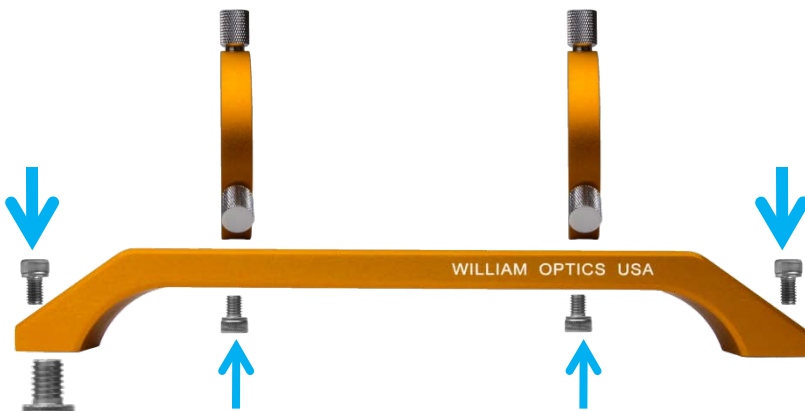

# Telescope Diagram

4. Focuser Rotation Locking Screw

5. 2" Adapter Locking Screws

● Your Hands

6. Focuser Lock Screw

Do not over tighten  
(Release the lock when focusing)

7. 1.25" Adapter

M2.5x7L

8. Bracket Holder Screws for Finder Bracket

9. Draw Tube Holder Screws

- Your Hands
- 5.0mm Allen key
- 2.5mm Allen key

10. Camera Angle Rotation Locking Screw

11. 10:1 Ratio Fine Knob

The 3" focuser drawtube smoothness can be adjusted using a **2.5 mm** Allen key and tension should be adjusted **ONLY** when necessary by progressively tightening the screw until you reach the desired smoothness.

## 12. Guiding Rings & Guiding Scope

- Your Hands
- 5.0mm Allen key

M5x11L