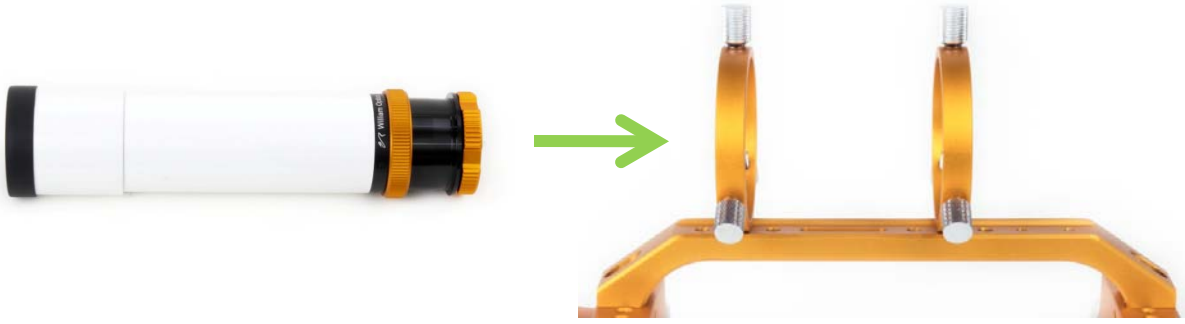

12. Guiding Rings & Guiding Scope

- Your Hands
- 5.0mm Allen key

M5x11L

M5x7L 13. Handle & Guiding Rings