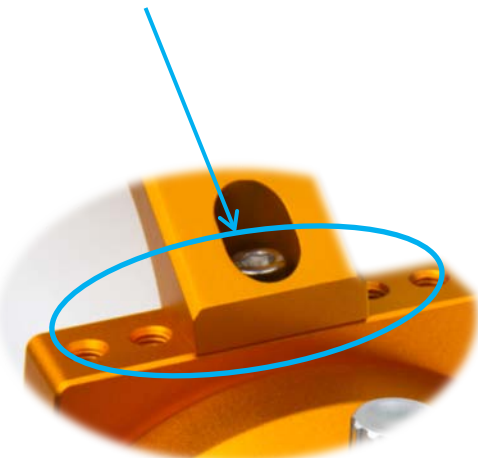

8. Bracket Holder Screws for Finder Bracket

9. Draw Tube Holder Screws

- Your Hands
- 5.0mm Allen key
- 2.5mm Allen key

10. Camera Angle Rotation Locking Screw

11. 10:1 Ratio Fine Knob

The 3" focuser drawtube smoothness can be adjusted using a **2.5 mm** Allen key and tension should be adjusted **ONLY** when necessary by progressively tightening the screw until you reach the desired smoothness.

## 12. Guiding Rings & Guiding Scope

- Your Hands
- 5.0mm Allen key

M5x11L