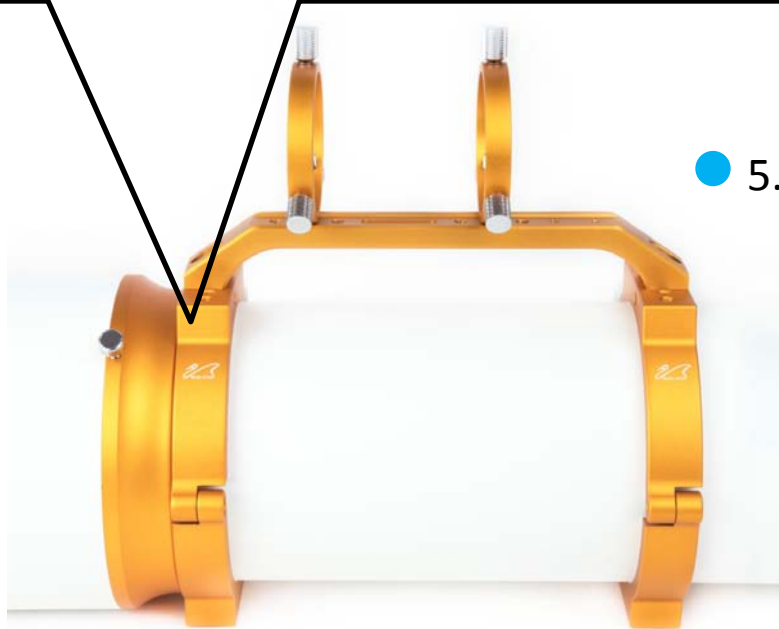

15. Losmandy Style Dovetail